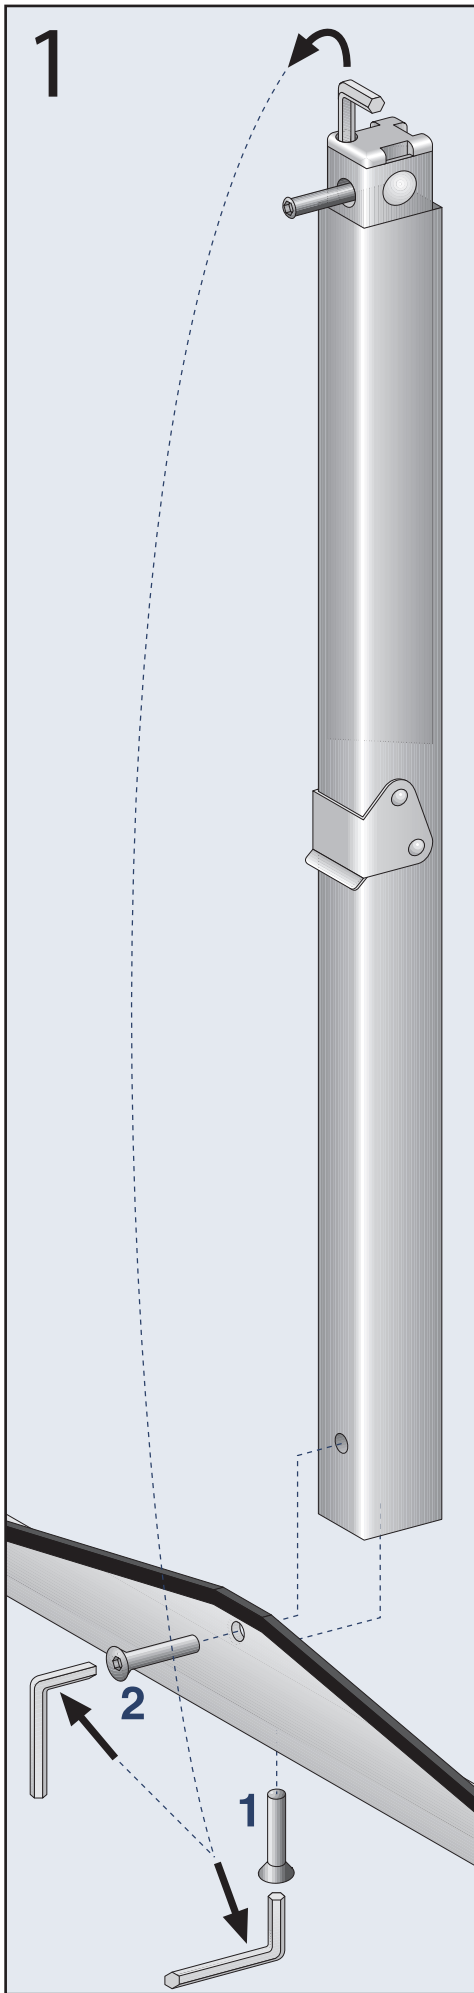

Invacare Portugal, Lda
Rua Estrada Velha 949
4465-784 Leça do Balio
Portugal

Yes, you can.