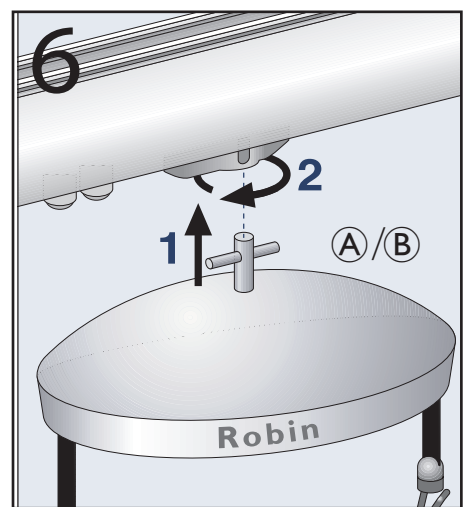

Invacare Portugal, Lda
Rua Estrada Velha 949
4465-784 Leça do Balio
Portugal

Yes, you can.