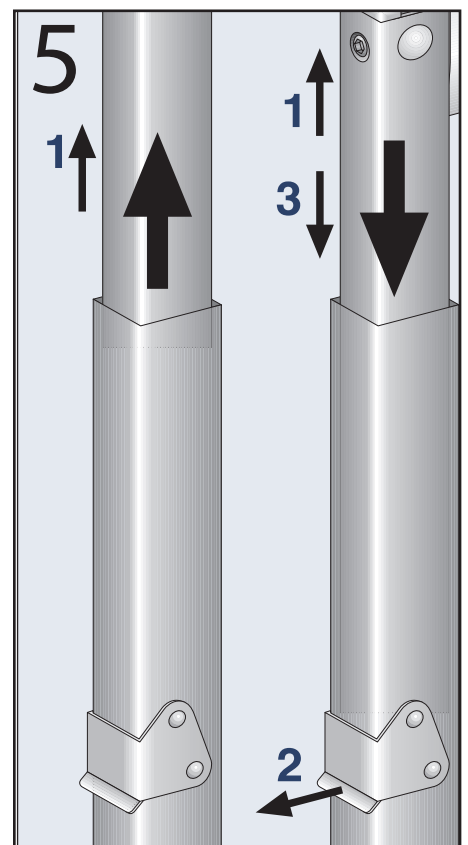

Invacare Portugal, Lda
Rua Estrada Velha 949
4465-784 Leça do Balio
Portugal

Yes, you can.