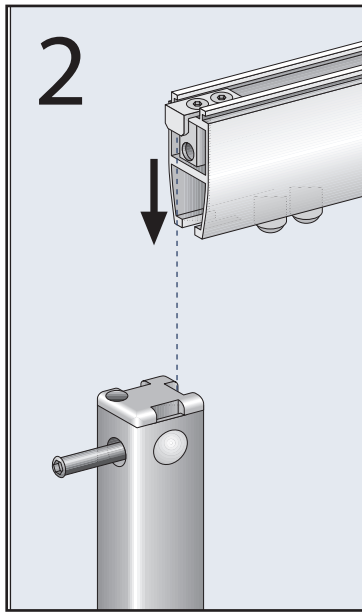

Invacare Portugal, Lda
Rua Estrada Velha 949
4465-784 Leça do Balio
Portugal

Yes, you can.