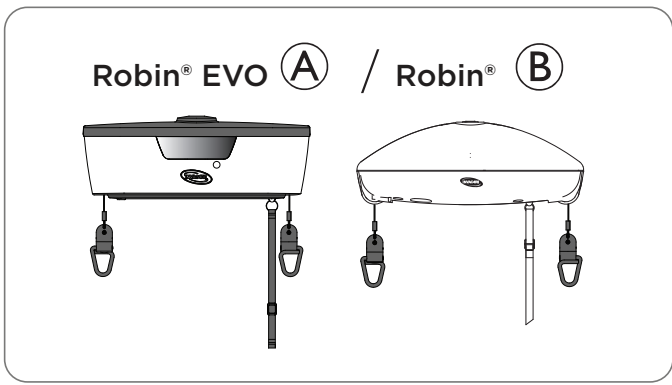

Mounting Instruction

Gantry for

Invacare® Robin®

Invacare® Robin® EVO

Dimensions - Height [cm]		
With castors	Without castors	
Fixed	Min	Max
195	188	189
202	195	196
209	202	203
216	209	210
223	216	217
230	223	224