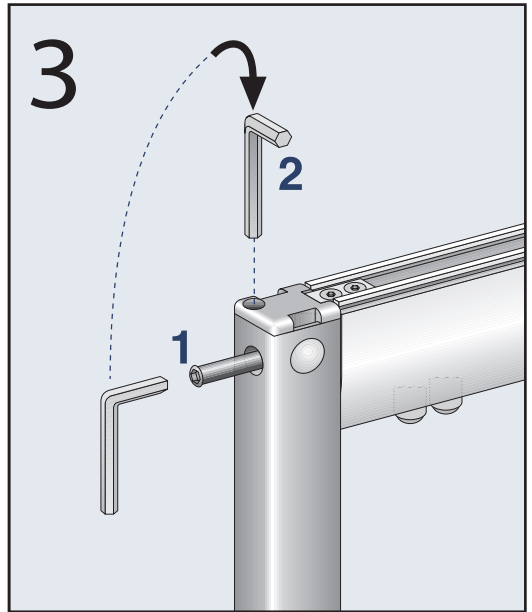

Invacare Portugal, Lda
Rua Estrada Velha 949
4465-784 Leça do Balio
Portugal

Yes, you can.