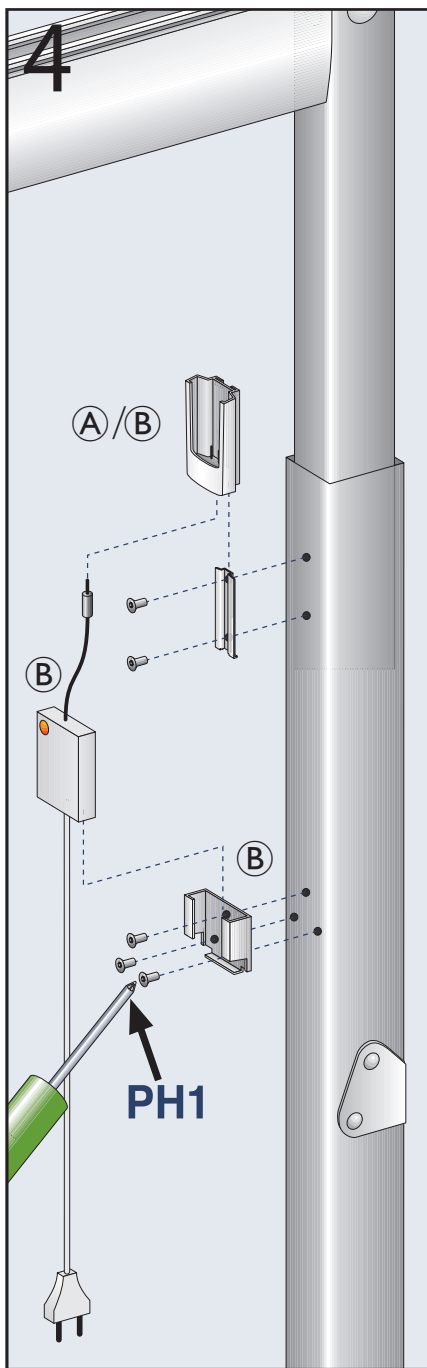

Invacare Portugal, Lda
Rua Estrada Velha 949
4465-784 Leça do Balio
Portugal

Yes, you can.